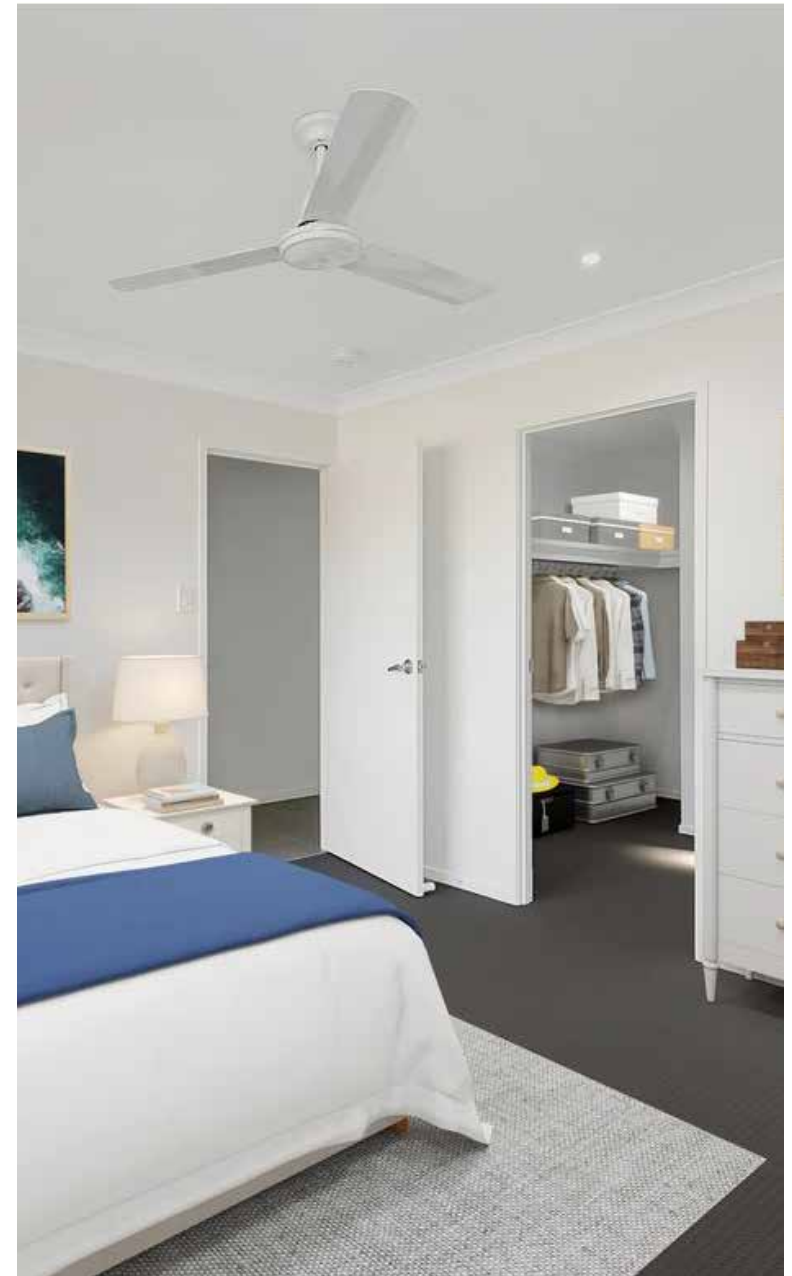

INTERNAL DOOR
HANDLES

Lockwood 63mm
Satin Chrome

INTERNAL DOOR
STOPS

Magnetic Catcher or
Rubber Bumper

KITCHEN APPLIANCES

COOKTOP &
OVEN

Separate Electric Cooktop with
Built-In Oven

RANGEHOOD